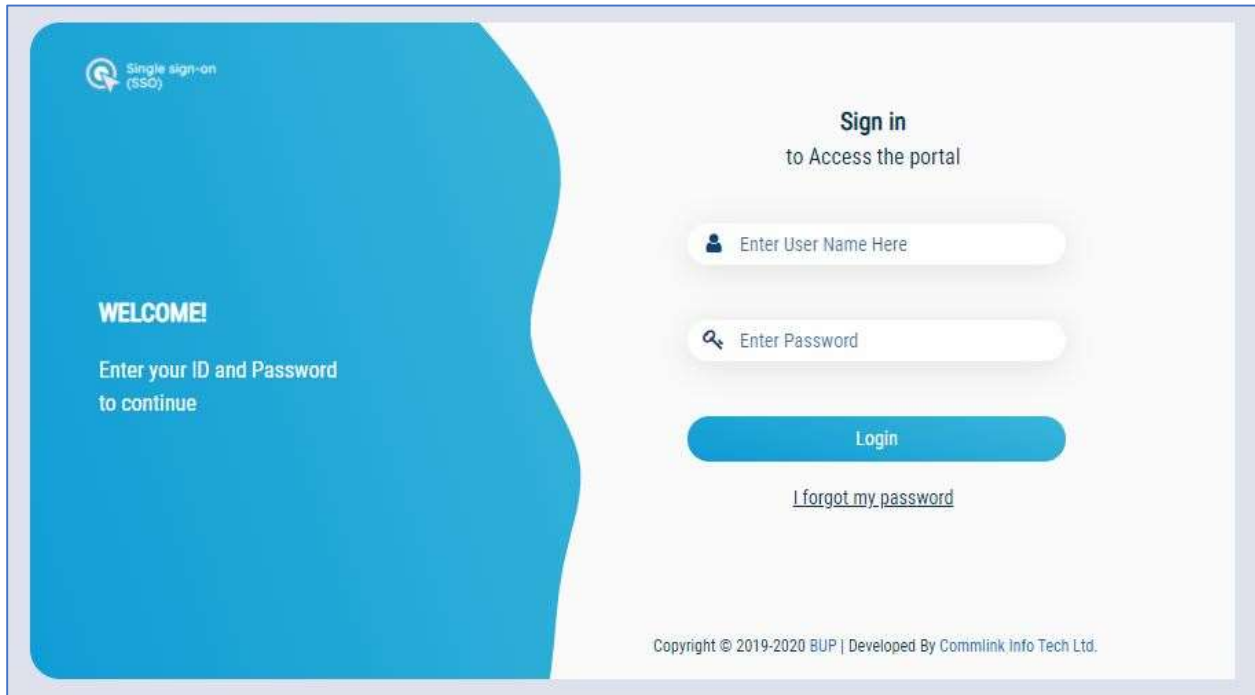

10/17/2020

User Login

By Student

BUP eLearning System

Step-1: Go to the URL: <https://lms.bup.edu.bd/>

Step-2: Click on **Login/Register** button.

Step-3: Click on **BUP Login** button without input username and password.

Step-4: Input your **Username** and **Password** then click on **Login** button

You look like this the dashboard.