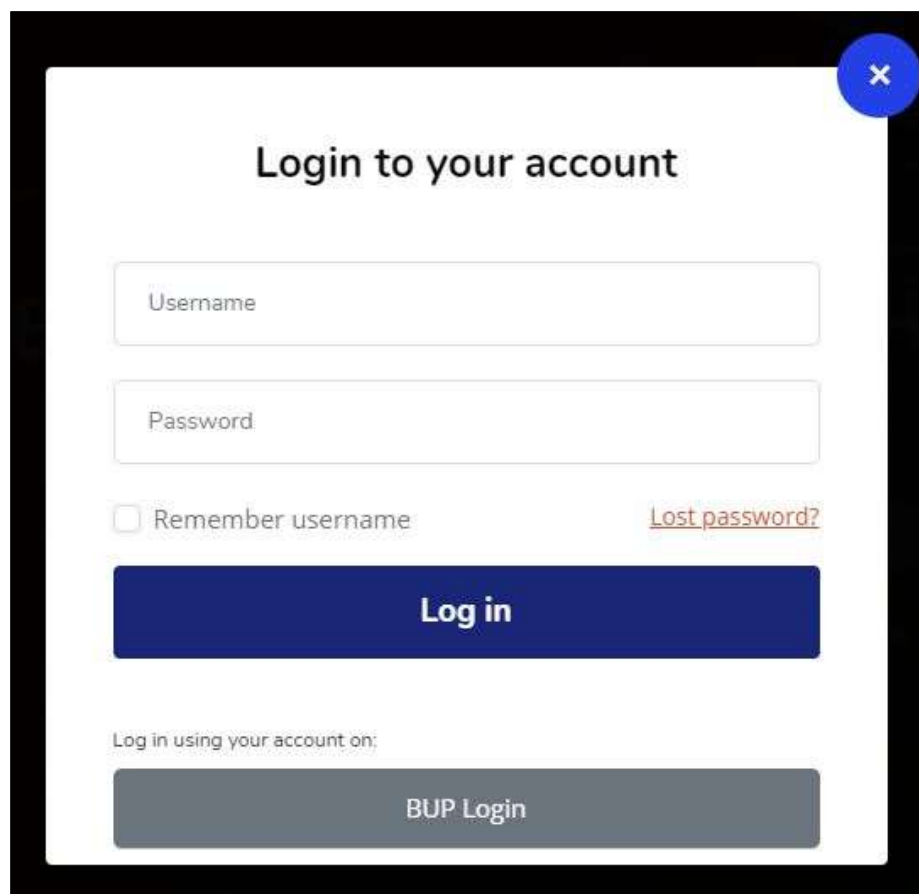

10/17/2020

User Login

By Student

BUP eLearning System

Step-1: Go to the URL: <https://lms.bup.edu.bd/>

Step-2: Click on **Login/Register** button.

Step-3: Click on **BUP Login** button without input username and password.

Step-4: Input your **Username** and **Password** then click on **Login** button

You look like this the dashboard.