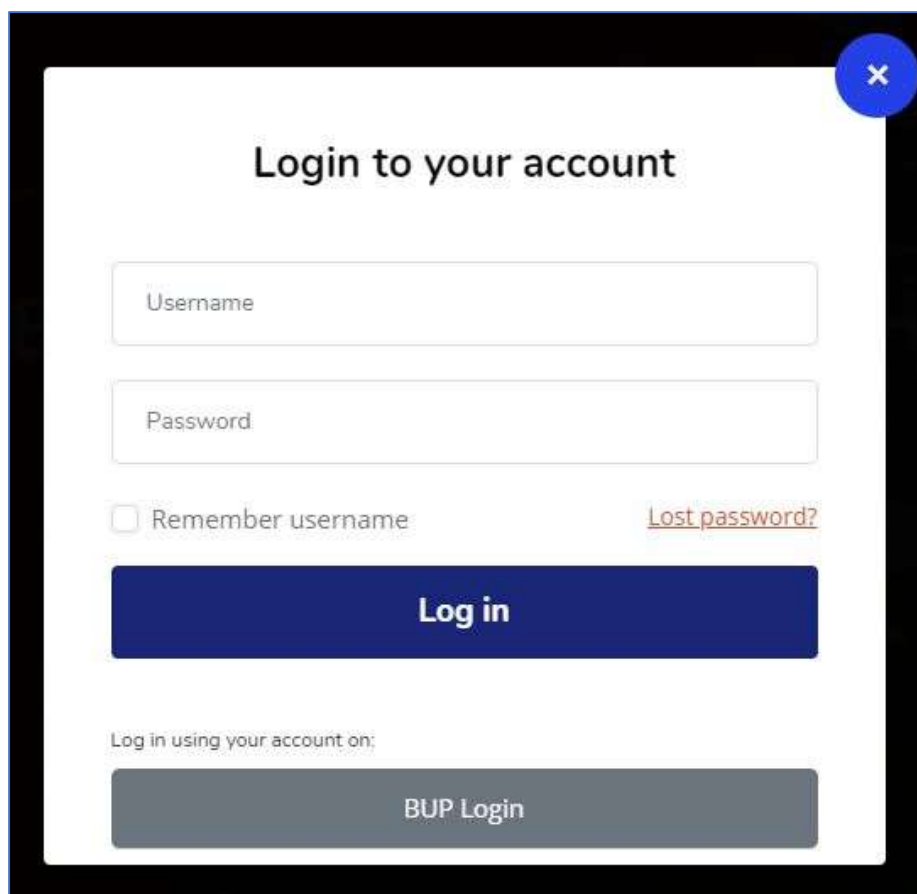

# User Login

**BUP eLearning System**

**Step-1:** Go to the URL: <https://lms.bup.edu.bd/>

**Step-2:** Click on **Login/Register** button.

**Step-3:** Click on **BUP Login** button.

**Step-4:** Provide your **Username** and **Password** then click on **Login** button

A screenshot of the login page for the BUP eLearning System. The page is divided into two main sections. On the left, a blue wavy-edged banner contains the text 'WELCOME!' and 'Enter your ID and Password to continue'. Above this banner is a 'Single sign-on (SSO)' icon. On the right, the 'Sign in' section is titled 'Sign in to Access the portal'. It includes two input fields: 'Enter User Name Here' with a user icon and 'Enter Password' with a magnifying glass icon. Below these fields is a blue 'Login' button and a link that says 'I forgot my password'. At the bottom of the page, the copyright notice reads 'Copyright © 2019-2020 BUP | Developed By Commlink Info Tech Ltd.'