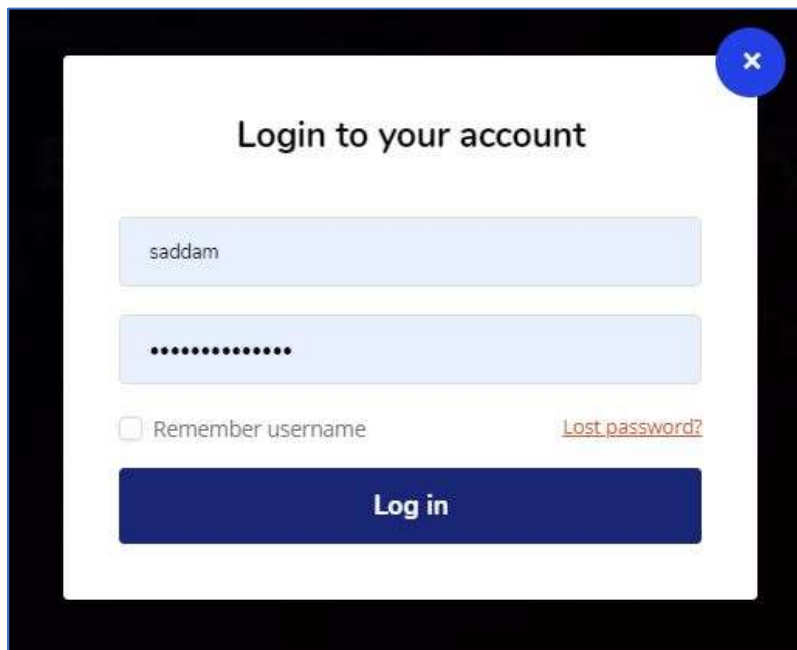

10/17/2020

Dashboard

BUP eLearning System

Step-1: Login into LMS using Username and Password.

Step-2: You can see your Dashboard